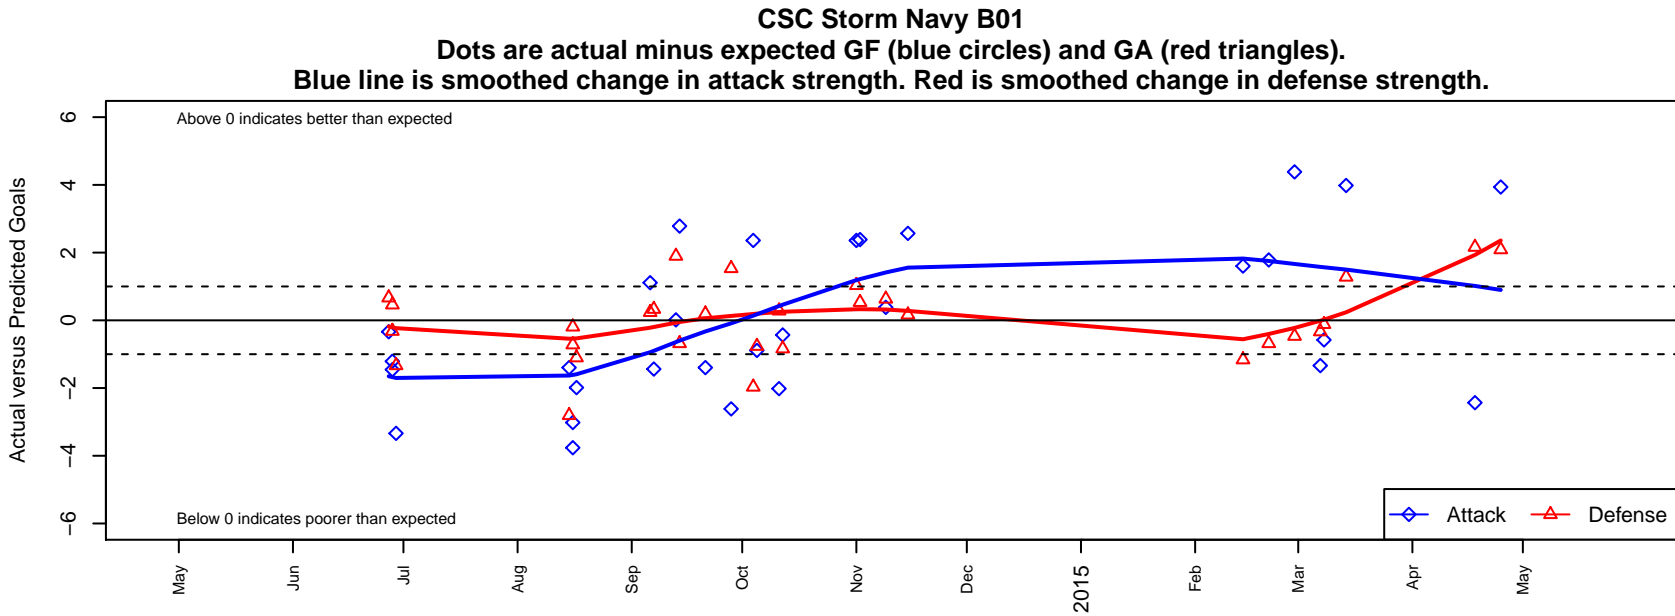

# CSC Storm Navy B01

Corvallis SC Storm  
 Corvallis, OR  
 B01 total strength=1021  
 attack=4.17 defense=1.11  
 fall league = PTT-B B01 Championship  
 spr league = Spr OYS B01 Div 1  
 notes= Corvallis United SC and Valley FC merg

**attack and defense variance (black dot)  
relative to other teams  
and top 10 in region**

**attack and defense rating  
relative to others at age  
and all opponents in last 13 months**

**Performance relative to 13 month average**