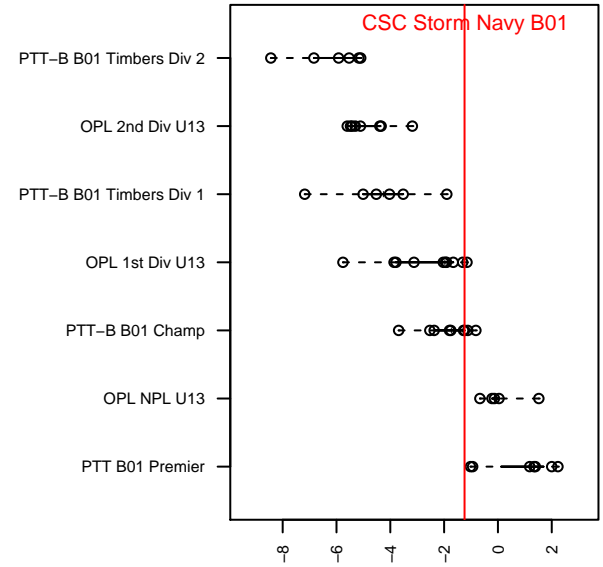

# CSC Storm Navy B01

Corvallis SC Storm  
 Corvallis, OR  
 B01 total strength=1021  
 attack=4.17 defense=1.11  
 fall league = PTT-B B01 Championship  
 spr league = Spr OYS B01 Div 1  
 notes= Corvallis United SC and Valley FC merg

alt names used:  
 Corvallis SC U13B Navy  
 Corvallis SC U13 Boys Navy  
 Corvallis SC 01B Navy  
 Corvallis SC 01B Navy  
 Corvallis SC 01B Navy

Venues played:  
 2014 Capital Cup BU13 Gold  
 2014 Mt Hood Challenge U13  
 2014 PTT-B B01 Championship  
 2014 OYS Presidents Cup B01  
 2014 Spr OYS B01 Division 1

**attack and defense variance (black dot)  
relative to other teams  
and top 10 in region**

**attack and defense rating  
relative to others at age  
and all opponents in last 13 months**

**Performance relative to 13 month average**